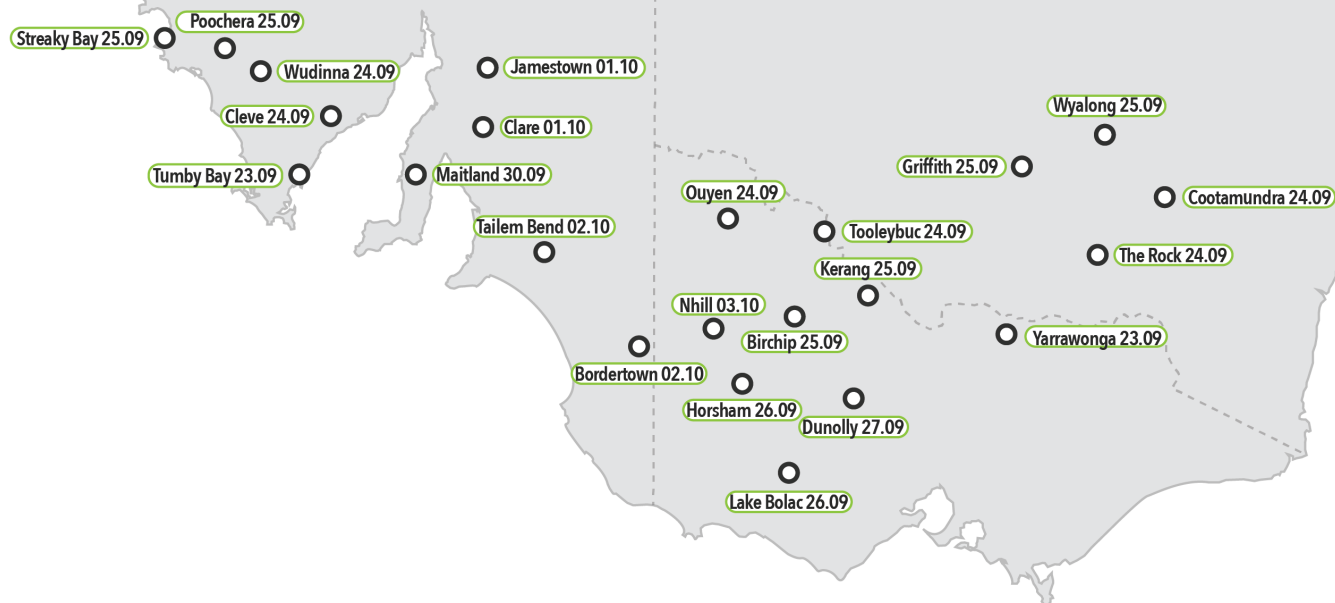

MarketCheck

Pre-Harvest Seminars

LOCATIONS | DATES | 2019

NSW

- THE ROCK, TBC | 8am | 24.09
- COOTAMUNDRA, Ex-Servicemens & Memorial Club | 4pm | 24.09
- WYALONG, Services & Citizens Club | 8am | 25.09
- GRIFFITH, Exies Club | 4pm | 25.09

VIC

- YARRAWONGA, Mulwala Golf Club Resort | 4pm | 23.09
- OUYEN, Ouyen Club | 12pm | 24.09
- TOOLEYBUC, Tooleybuc Sporting Club | 4pm | 24.09
- KERANG, Kerang District Community Centre | 8am | 25.09
- BIRCHIP, Birchip Cropping Group | 4pm | 25.09
- HORSHAM, Wimmera Business Centre | 8am | 26.09
- LAKE BOLAC, Lake Bolac Information & Visitor Centre | 4pm | 26.09
- DUNOLLY, Dunolly Bowling Club | 8am | 27.09
- NHILL, Nhill Golf Club | 8am | 03.10

SA

- TUMBY BAY, Tumbay Bay Hotel | 4pm | 23.09
- CLEVE, Cleve Hotel | 8am | 24.09
- WUDINNA, Telecentre + Visitor Information Centre | 5pm | 24.09
- POOCHERA, Poochera Sports Complex | 8am | 25.09
- STREAKY BAY, Streaky Bay Hotel | 4pm | 25.09
- MAITLAND, Yorke Valley Hotel | 4pm | 30.09
- JAMESTOWN, Sir Hubert Wilkins Visitor Centre | 8am | 01.10
- CLARE, Clare Country Club | 4pm | 01.10
- TAILEM BEND, Riverside Hotel | 12pm | 02.10
- BORDERTOWN, Old Mundulla Hotel | 4pm | 02.10